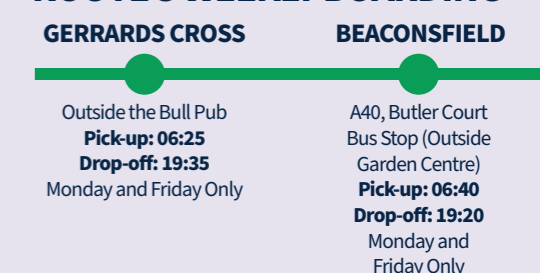

Leighton Park School Transport Routes, Departures and Drop-off Timetable

Routes 1-3 are operated by Horsemans Coaches

- Morning times given are departure times; students should arrive 5 minutes before this published time.
- Monday to Thursday afternoon the coaches depart at 18:00.
- On Friday afternoon the coaches depart at 16:45.
- On the last day of term the coaches will depart at 13:00.
- Coaches depart from Grove House.
- Parent/Students will be provided with details of an APP that they can track the coaches on

Emergency Contact for Horsemans Coaches: 0118 923 9987

* Please note difference in departure times

‡ Please note difference in pick-up and drop-off points

ROUTE 1

ROUTE 2

ROUTE 3 WEEKLY BOARDING

ROUTE 3

Routes 4-11 are operated by Green Metro Cars