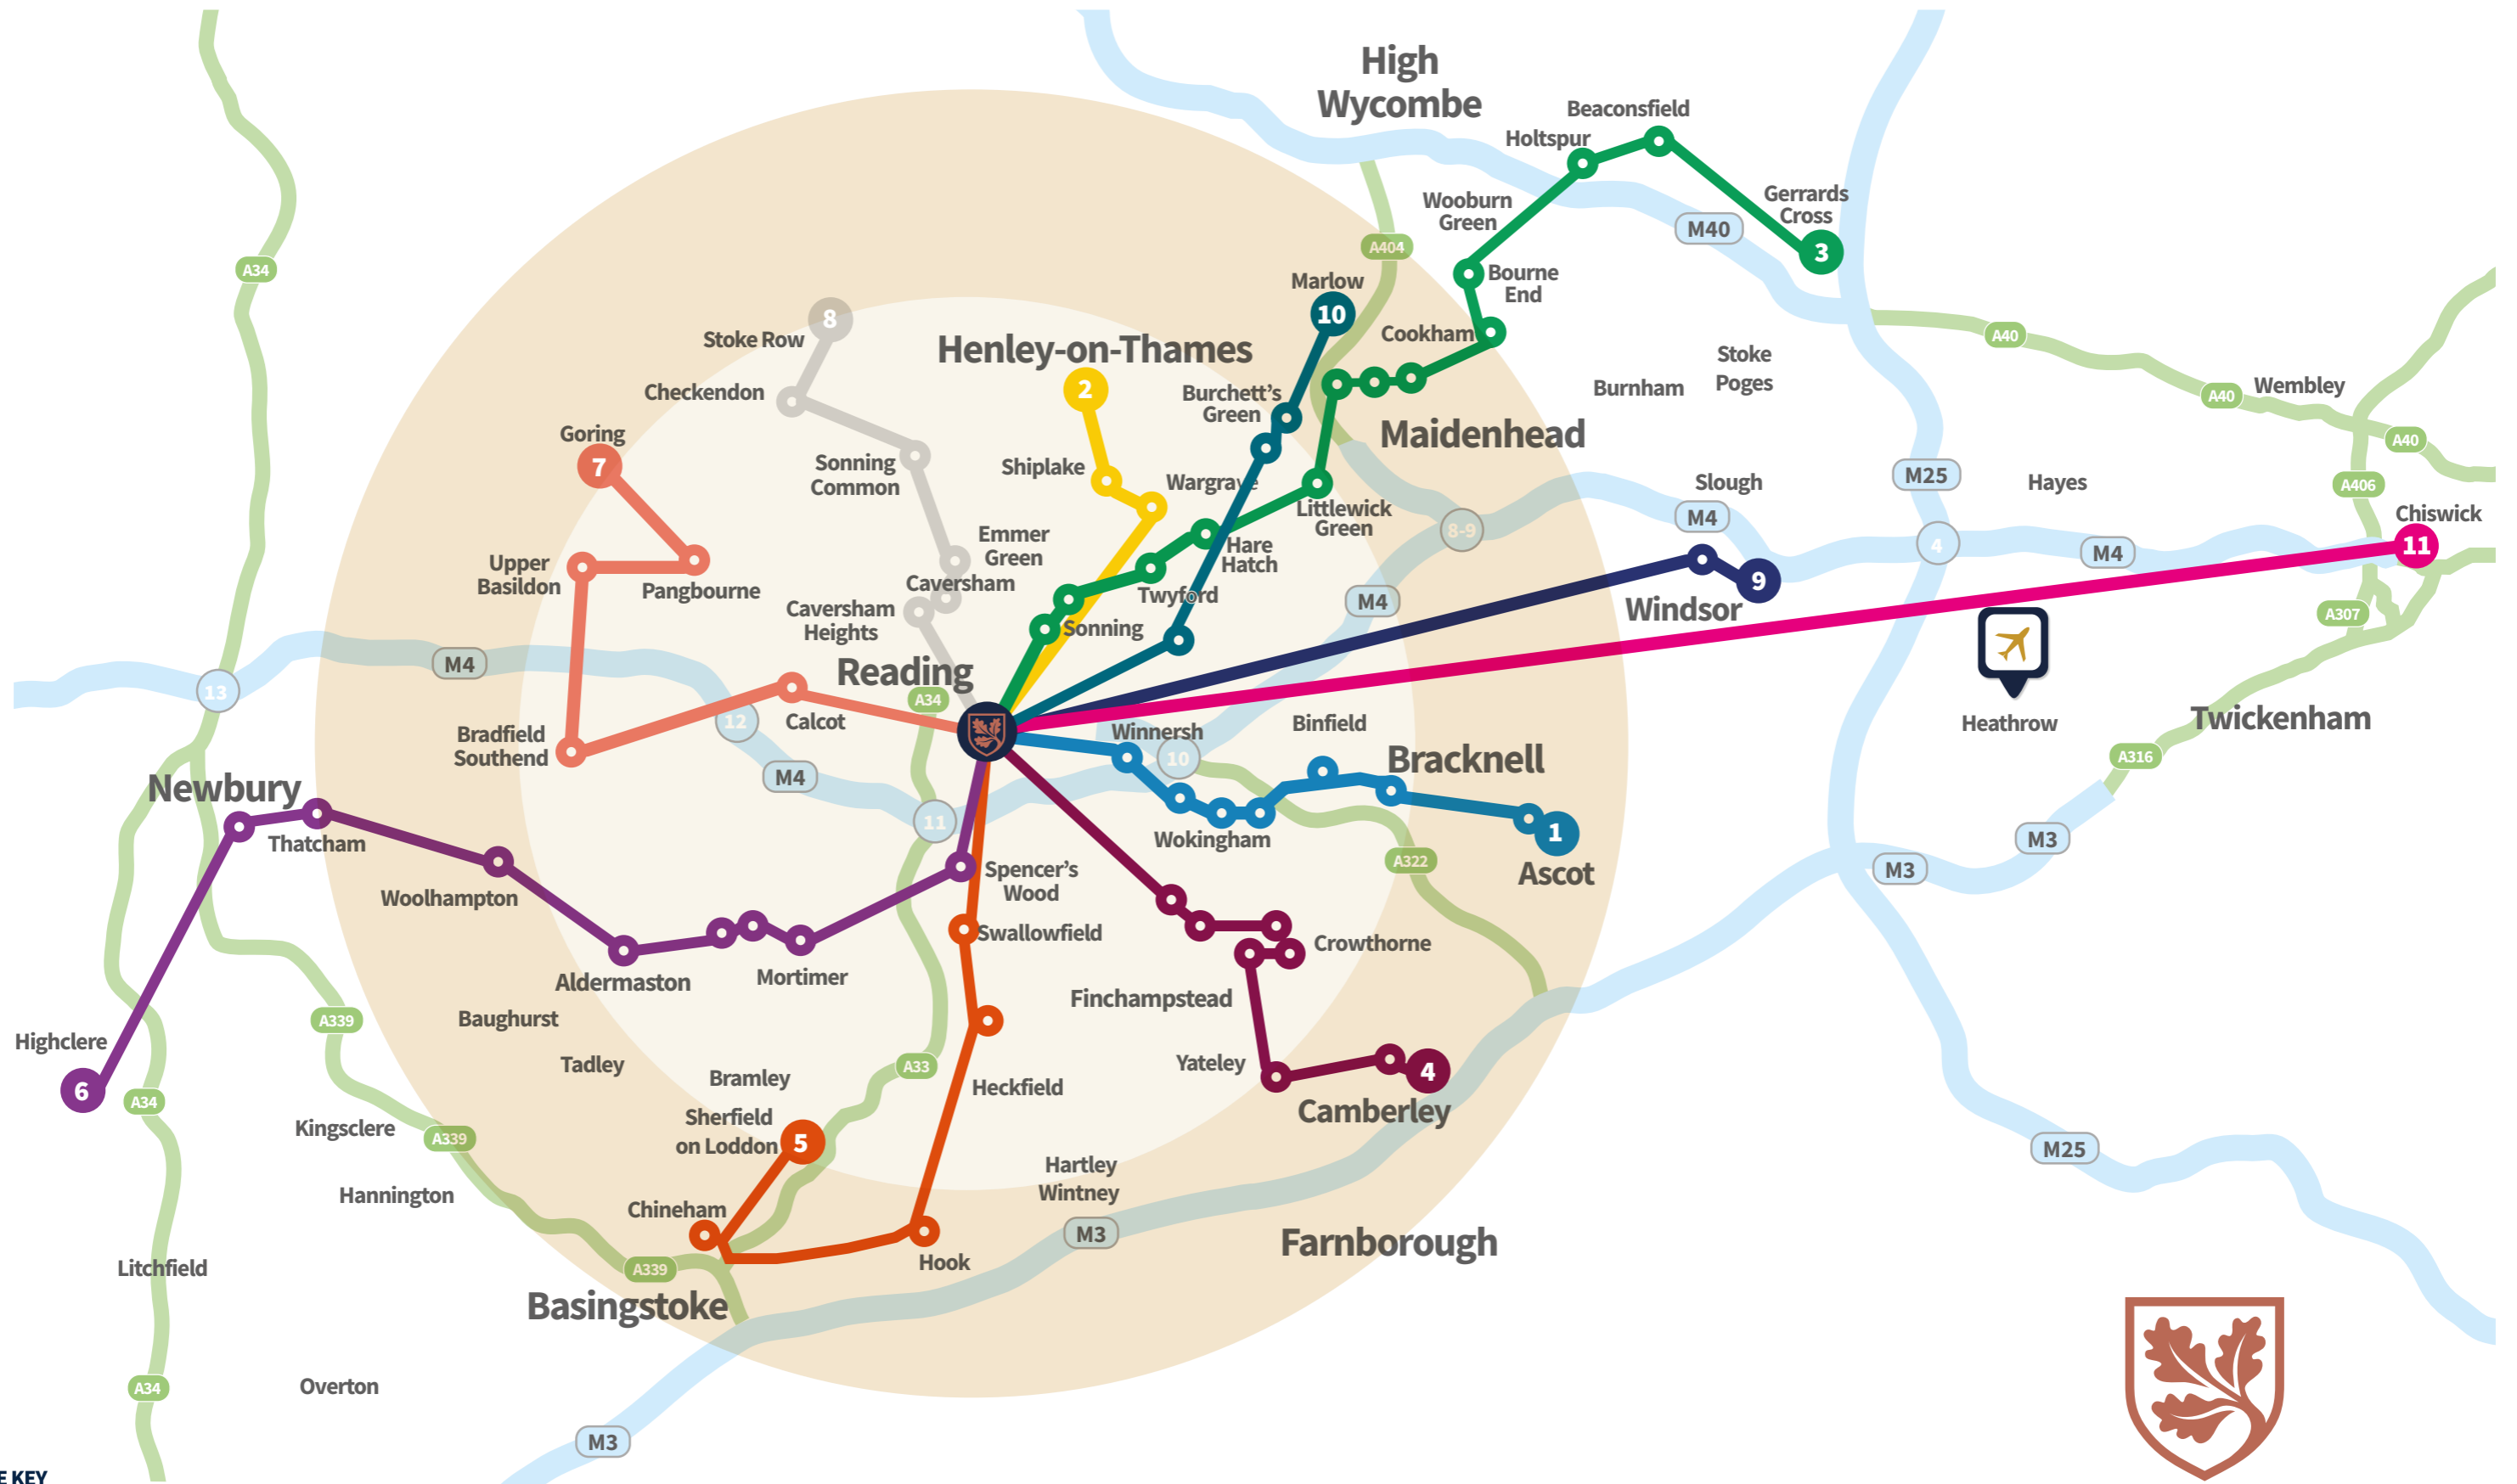

LEIGHTON PARK SCHOOL TRANSPORT MAP

ROUTE KEY

ROUTE 1	ROUTE 4	ROUTE 7
ROUTE 2	ROUTE 5	ROUTE 8
ROUTE 3	ROUTE 6	ROUTE 9
		ROUTE 10
		ROUTE 11

LEIGHTON PARK
FOUNDED 1890

Leighton Park School Shinfield Road Reading RG2 7ED
Contact us: e: transport@leightonpark.com t: 0118 987 9600
Transport costs: www.leightonpark.com/admissions/fees
Please see overleaf for timetables